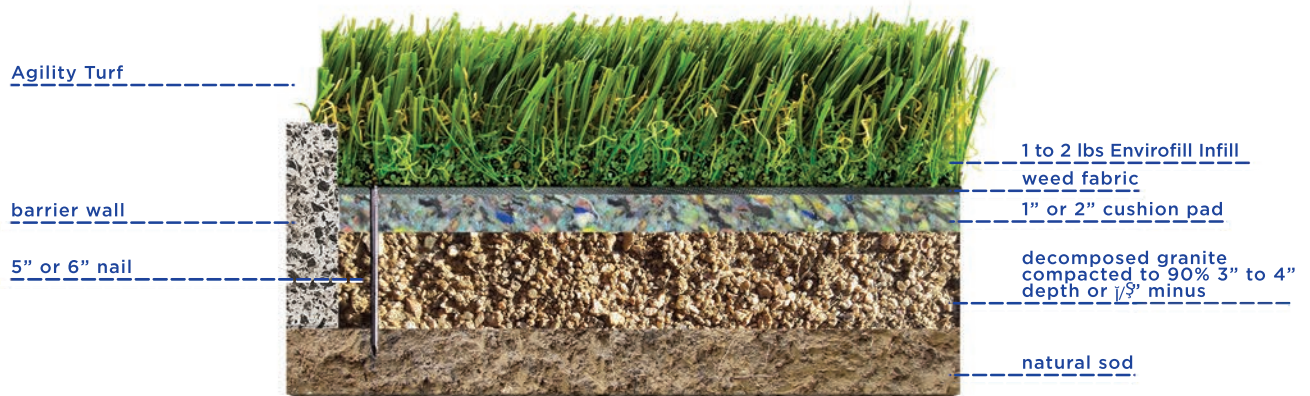

STANDARD INSTALL

NOT TO SCALE

PLAYGROUND INSTALL WITH PAD

NOT TO SCALE

ROOFTOP INSTALL

NOT TO SCALE

SPECIFICATIONS: AGILITY TURF

Pile Height: 1 1/8"
Face Weight: 78 oz
Total Weight: 105 oz
Yarn Color: Field/Apple
Thatch Color: Brown/Green
Yarn Material: Monofilament Polyethylene (PE)

Thatch Material: Texturize PE
Backing Material: 27 oz Polyurethane
Machine Gauge: 3/8"
Infill Ratio: 1-2 lbs
Roll Width: 15' feet
Drain Rate: 28 inch per hour

Shipping Weight: 1200 lbs per roll (15 x 100)
Roll Diameter: 24 inches
Warranty: 15 year
Recommended Use: Moderate to High Traffic

15' WIDE LANDSCAPE APPLICATIONS

1. INSTALLATION TO BE COMPLETED IN ACCORDANCE WITH MANUFACTURER'S SPECIFICATIONS.
2. DO NOT SCALE THIS RENDERING.
3. THIS RENDERING IS INTENDED FOR USE BY ARCHITECTS, ENGINEERS, CONTRACTORS, CONSULTANTS AND DESIGN PROFESSIONALS FOR PLANNING PURPOSES ONLY. THIS DRAWING MAY NOT BE USED FOR CONSTRUCTION.
4. ALL INFORMATION CONTAINED HEREIN WAS CURRENT AT THE TIME OF DEVELOPMENT BUT MUST BE REVIEWED AND APPROVED BY THE PRODUCT MANUFACTURER TO BE CONSIDERED ACCURATE.