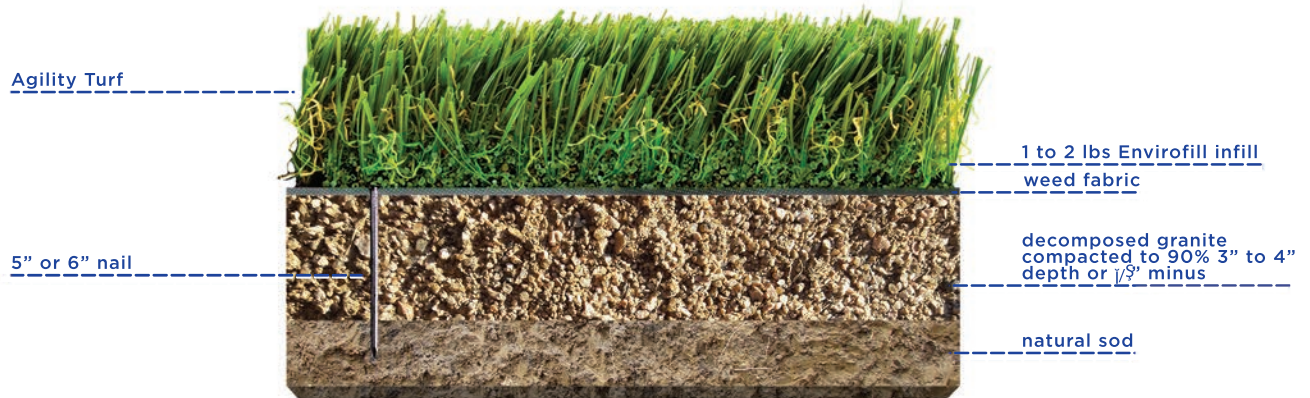

STANDARD INSTALL

NOT TO SCALE

PLAYGROUND INSTALL WITH PAD

NOT TO SCALE

ROOFTOP INSTALL

NOT TO SCALE

SPECIFICATIONS: AGILITY TURF

Pile Height: 1 1/8"
Face Weight: 78 oz
Total Weight: 105 oz
Yarn Color: Field/Apple
Thatch Color: Brown/Green
Yarn Material: Monofilament Polyethylene (PE)

Thatch Material: Texturize PE
Backing Material: 27 oz Polyurethane
Machine Gauge: 3/8"
Infill Ratio: 1-2 lbs
Roll Width: 15' feet
Drain Rate: 28 inch per hour

Shipping Weight: 1200 lbs per roll (15 x 100)
Roll Diameter: 24 inches
Warranty: 15 year
Recommended Use: Moderate to High Traffic